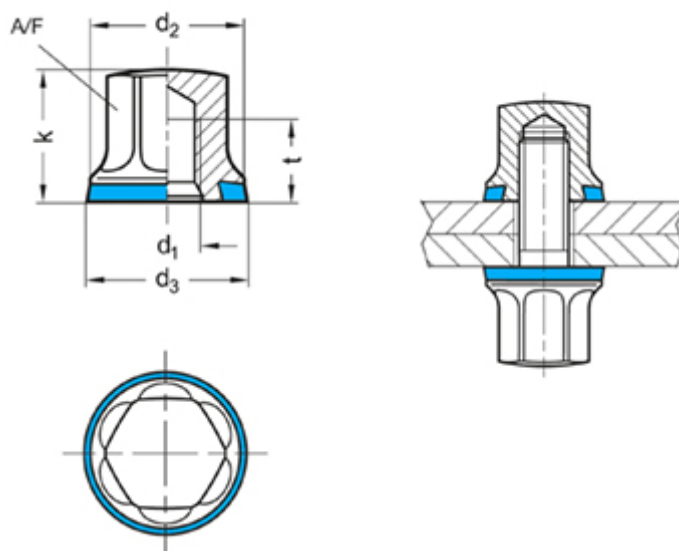

Article number: 201580M6PL

Description: E+G Nut GN 1580-M6-PL-H
Hygienic design H-NBR

Measures

| | |
|---------------|--------|
| A/F | = 10 |
| d1 | = M6 |
| d2 | = 14 |
| d3 | = 14.8 |
| k | = 12 |
| t min | = 7.5 |
| Weight in (g) | = 6 |